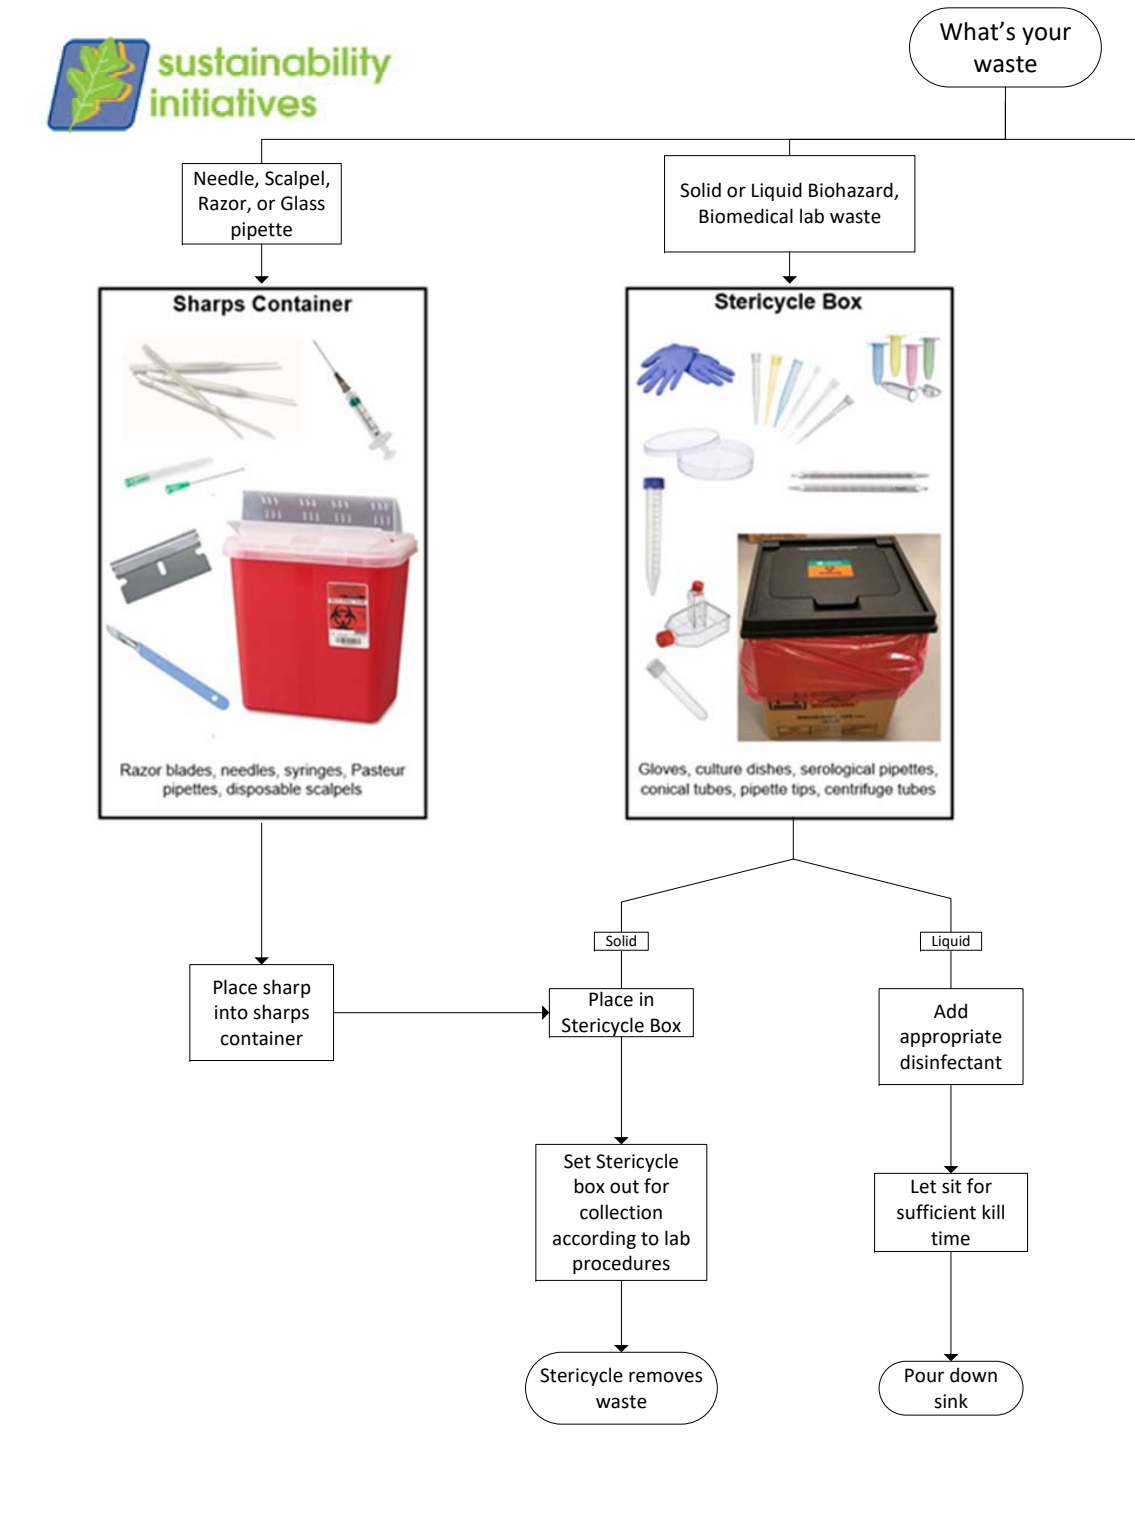

Lab Waste Process Map

For information on e-waste disposal please visit it.emory.edu/electronicwaste

Lab Waste Process Map