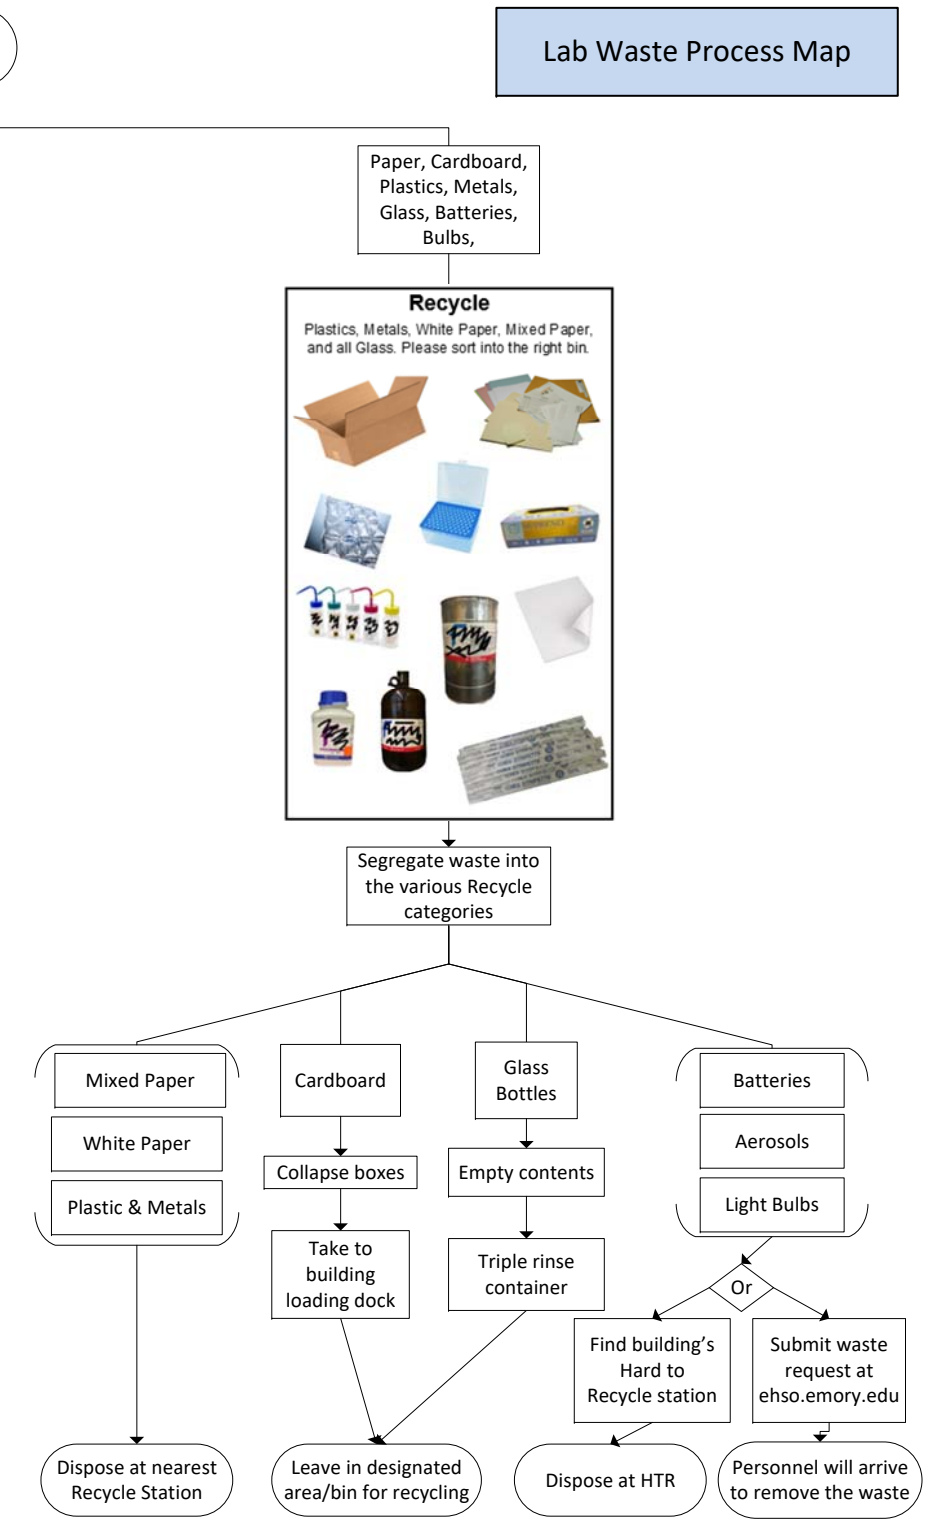

Lab Waste Process Map

For information on e-waste disposal please visit it.emory.edu/electronicwaste

Lab Waste Process Map